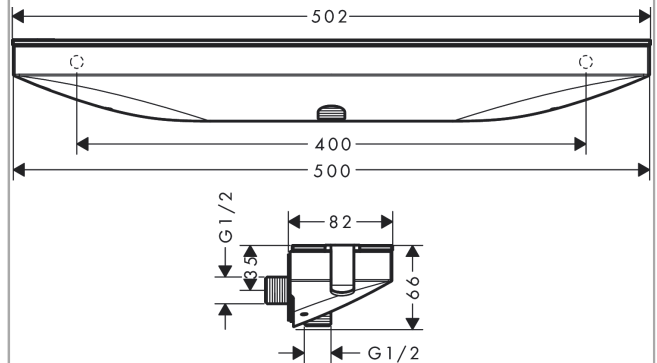

Scale drawing