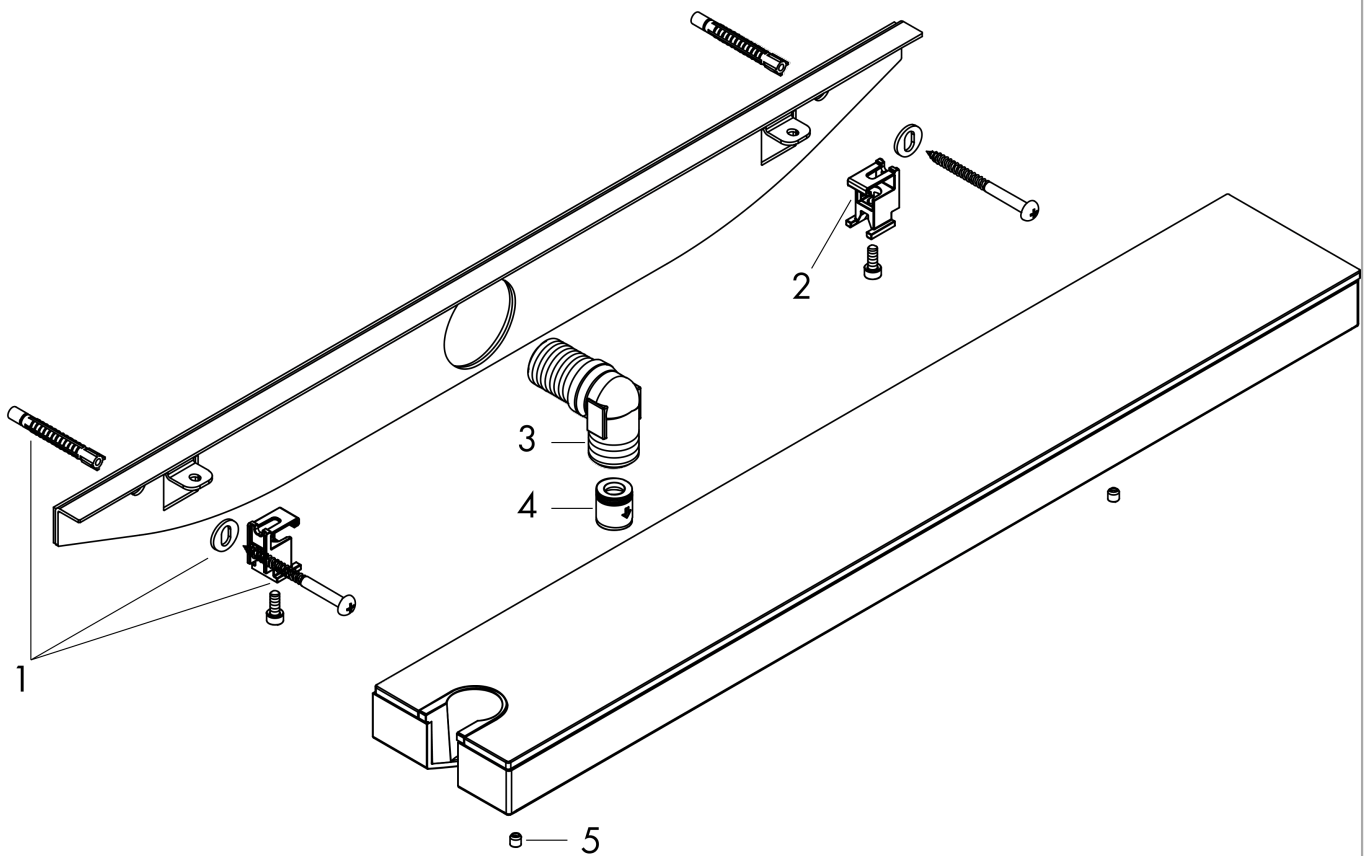

##### product features

- 500 mm storage shelf
- integrated support function
- metal connection angle
- non-return valve
- connection type: G 1/2
- for shower hoses with conical nut on both sides
- shelf made of safety glass
- surface of the shelf at colour variant -000 = mirror glass, at colour variant -700 = graphite colour, satined

#### Scale drawing

**Rainfinity**  
**Wall outlet Porter 500 with shower holder and shower shelf left**  
 Surfaces: **Chrome**    Article Number: **26843000**

### Exploded Drawing

Year of production: >07/19

**Rainfinity**

**Wall outlet Porter 500 with shower holder and shower shelf left**

Surfaces: **Chrome** Article Number: **26843000**

**Spare part list**

Year of production: >07/19